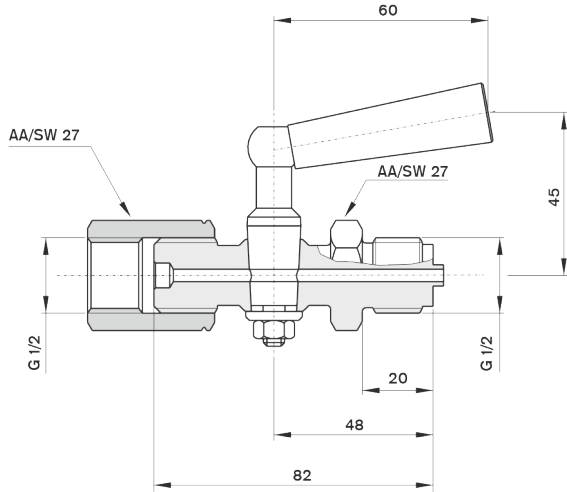

**Technical Drawings - 3 way Pressure Cock Valves**

1042 25 /