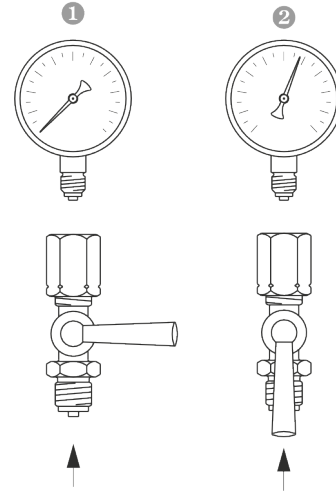

**Technical Drawings - 3 way Pressure Cock Valves**

1042 25 /