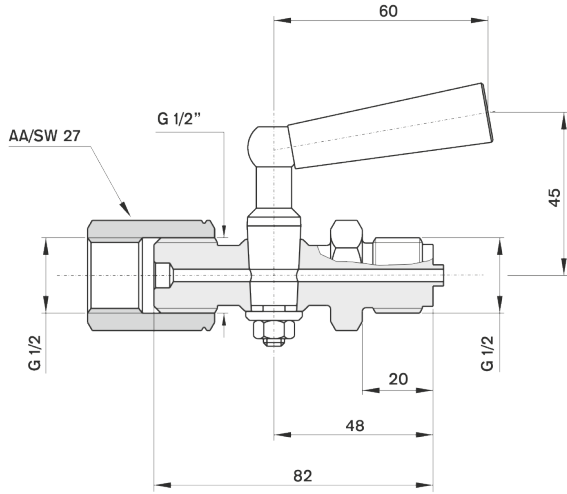

Technical Drawings - 3 way Pressure Cock Valves

1042 50 /