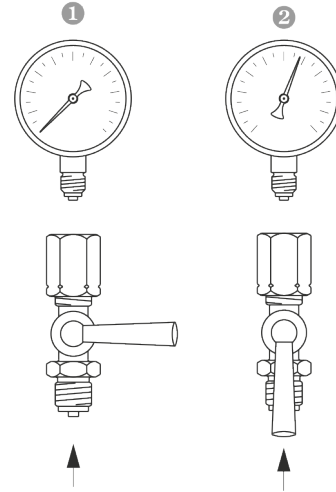

Technical Drawings - 3 way Pressure Cock Valves

1042 50 /