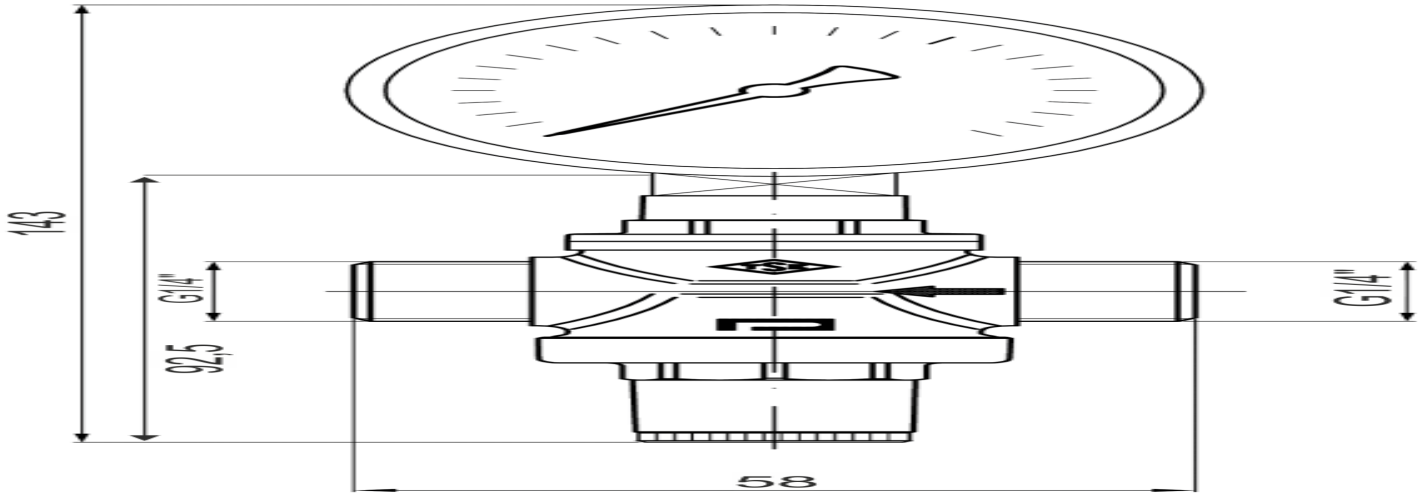

**Technical Drawings - Pressure Regulator for Water**

1303110000 /