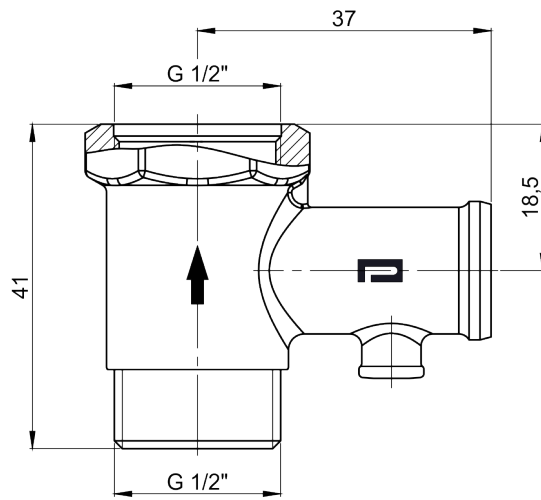

Technical Drawings - Water Boiler Safety Valves

09731 /

09730 /