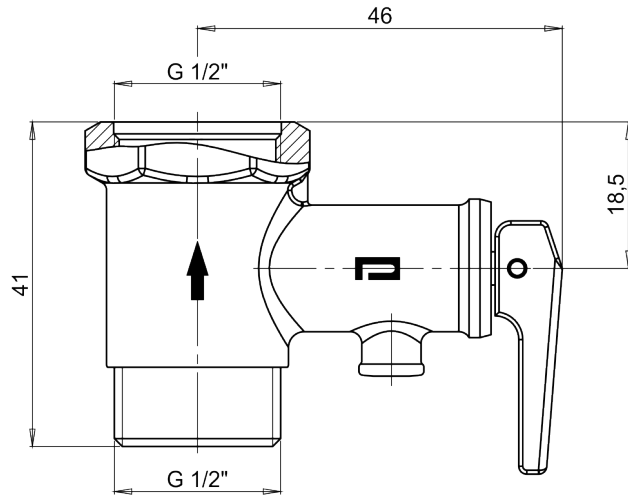

Technical Drawings - Water Boiler Safety Valves

09731 /

09730 /