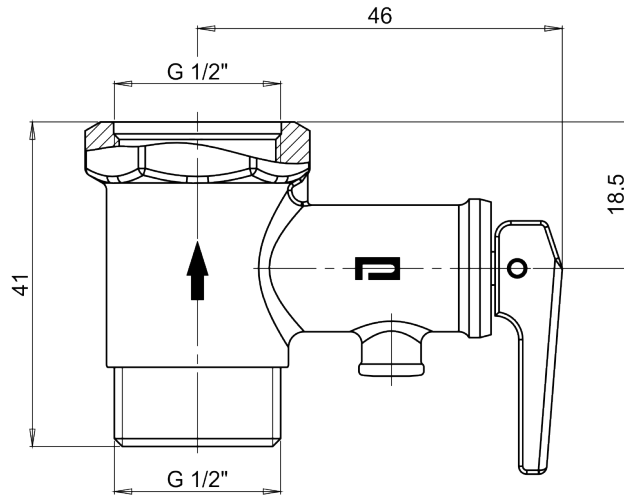

Technical Drawings - Water Boiler Safety Valves

09731 /

09730 /