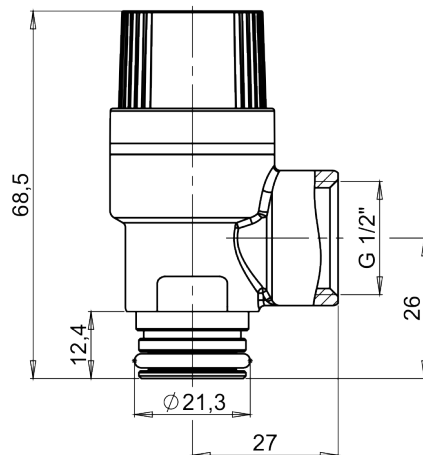

Image Schéma technique - Solar Emniyet Ventili

0989600280 /