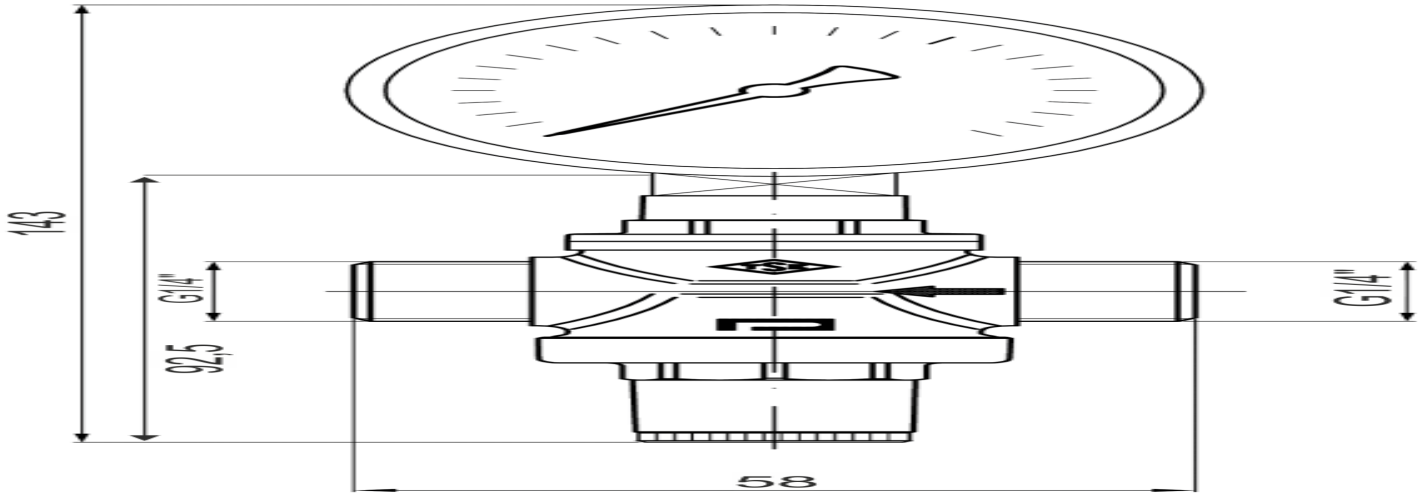

**Image Schéma technique - Pressure Reducing Valve**

1303110000 /